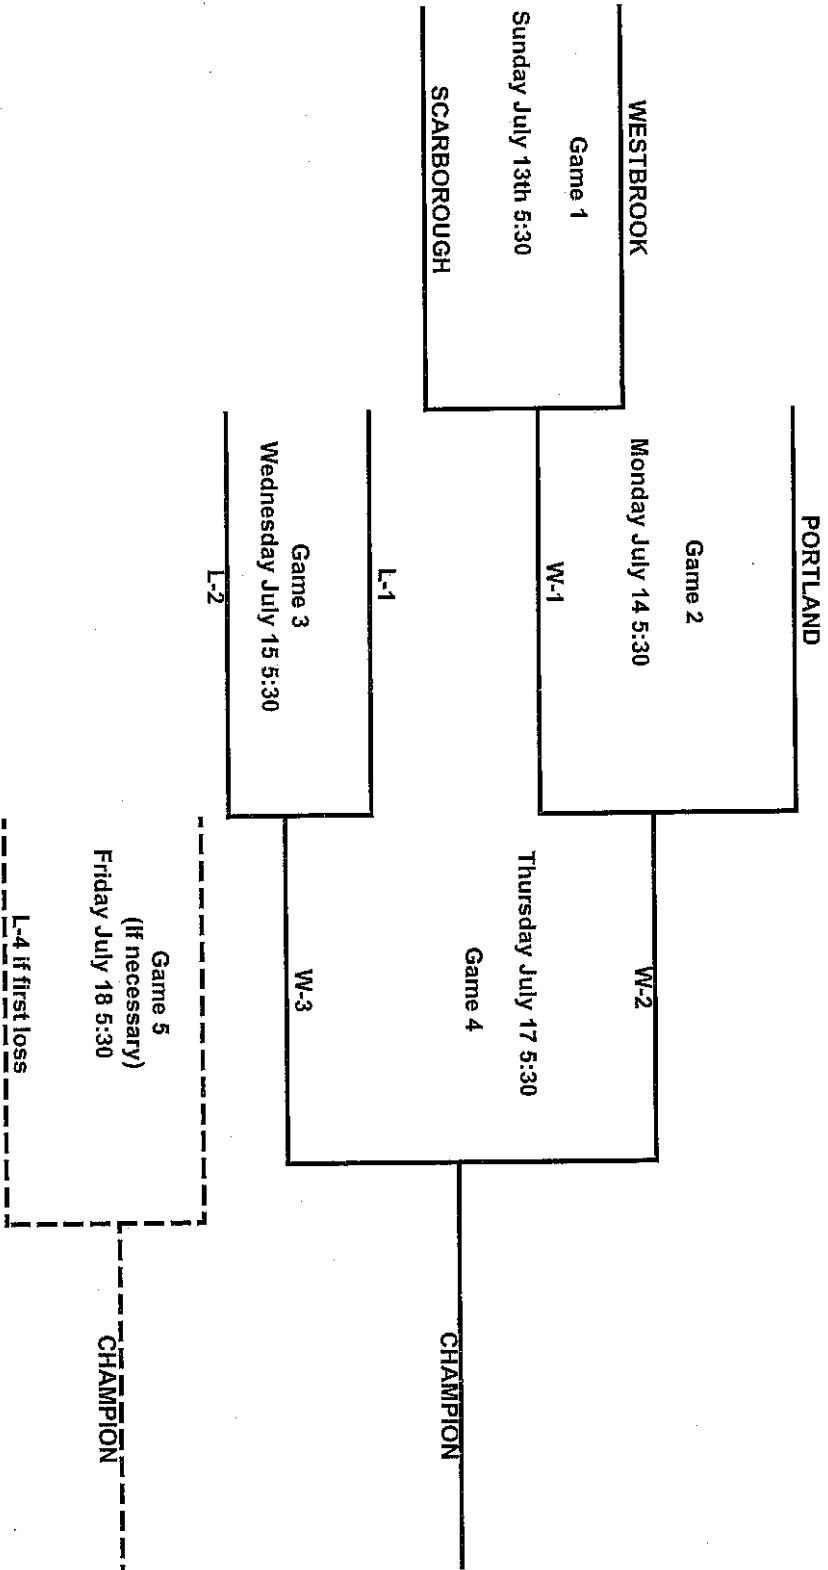

14 Year Old Babe Ruth District 4 Tournament

LOCATION: Wainwright athletic complex Highland Avenue South Portland

Tournament Director: Scot Currit 831-7595

Home Team is at the top of the bracket and occupies 1st base dugout